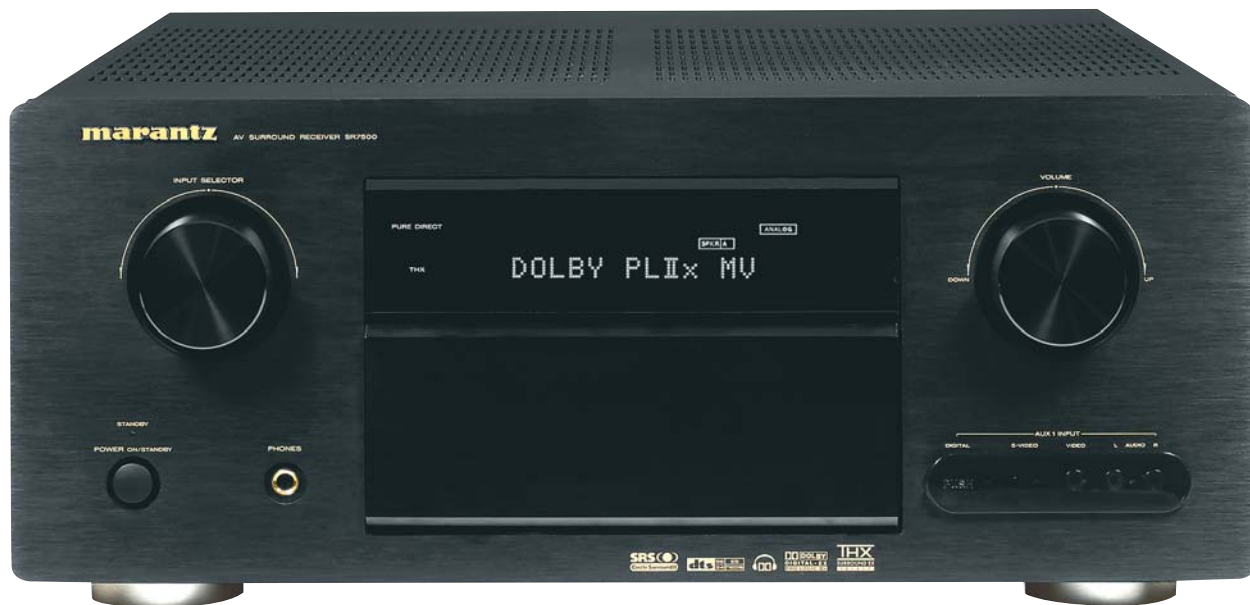

SR7500

THX™ SELECT DOLBY DIGITAL EX® /DTS ES® SURROUND RECEIVER

The SR7500 features THX Select certification and Marantz Room Acoustic Calibration (M.R.A.C.). THX Select certification means that you'll hear movie soundtracks as the director and sound editor intended. You'll hear the Marantz touch brought by using the finest capacitors, resistors, and other internal components. Seven 105 Watt "Current Feedback" amplifiers deliver immediacy and impact. M.R.A.C. corrects the acoustic variables in every home theater system by analyzing your room with microprocessor accuracy and correcting for anomalies. The SR7500's video pedigree derives from format conversion with Line Memory and Time Base Correction to eliminate artifacts that mar reproduction on today's "fixed pixel" monitors. Other features include a pre-programmed learning remote, front panel A/V inputs, RS232 port for extreme control, 2 direct IR inputs, and 2 DC "triggers" for custom installation applications. And, of course, the peace of mind that our three-year warranty gives you.

- THX™ Select Certified
- 105 Watts (into 8 ohms) x 7 ch Amps
- Dolby Digital EX®, Pro Logic IIx® (Movie/Music/Game),
- DTS 96/24, ES® (Discrete 6.1/Matrix 6.1), Neo:6 (Cinema/Music)
- SRS Circle Surround II®
- All Discrete "Current Feedback" Amplifier Stages
- 32-Bit DSP
- 192kHz/24-Bit D/A Converters for all Channels
- M.R.A.C. (Marantz Room Acoustic Calibration) System
- Dolby Headphone
- Video Up-conversion: Composite/ S-Video to Component with TBC
- Multi-room/Multi-source Capability with Discrete Commands
- Speaker A/B Switching
- Multi Speaker "C" Output
- Lip Sync Control
- Variable Cross-over
- HD Compatible Component Video Switching (4 in/1 out)
- 6 Assignable Digital Inputs (7 in Total)
- Front Panel A/V and Digital Inputs
- RS232C Terminal for System Control and Future Updates
- 2 Direct IR Flasher Inputs
- 2 DC Triggers for Custom Installation Applications
- D-BUS (RC-5 In/Out) Remote Connection
- LCD Learning Remote