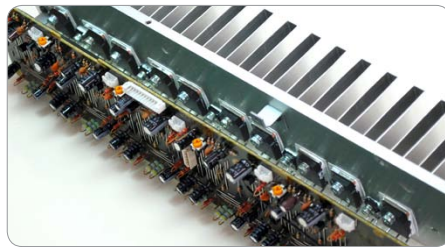

0.5 W (CEC standby)

Dimensions (W x H x D):

17 21/64" x 4 9/64" x 14 29/64"

440 x 105 x 367 mm

Weight: 18 lbs 5 oz, 8.3 kg

Technology

Fully discrete power amplifiers for all 5 channels

Front Panel HDMI Input