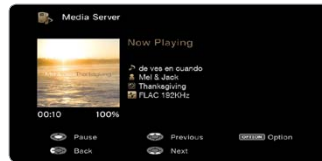

AirPlay lets you wirelessly stream music from your iPod touch, iPhone or iPad

Easy-to-read GUI